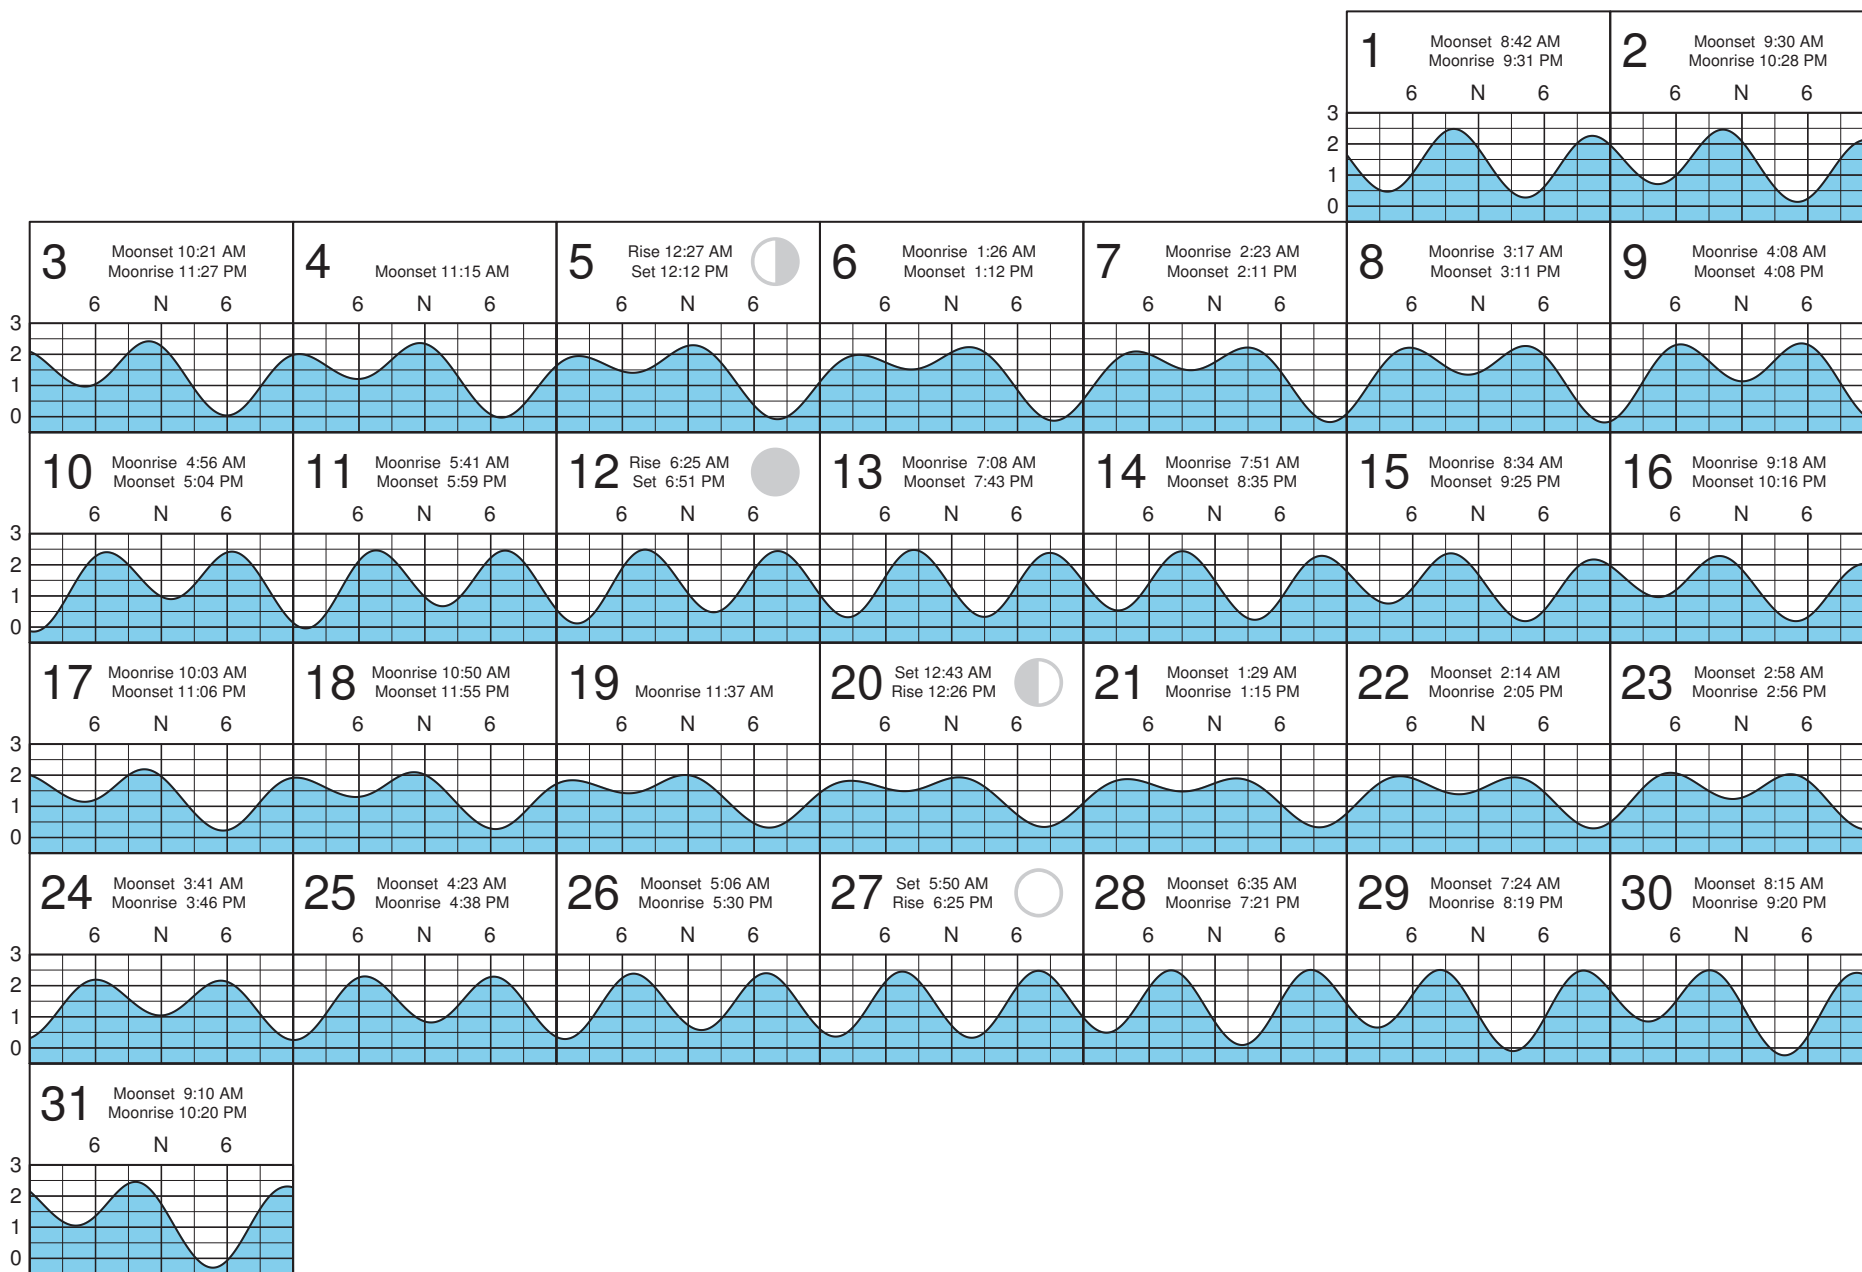

January 2013

APRA HARBOR, GUAM -- NOT FOR NAVIGATION -- THIS CHART AND THE DISPLAYED DATA HAVE NO WARRANTIES OF ANY TYPE

February 2013

APRA HARBOR, GUAM -- NOT FOR NAVIGATION -- THIS CHART AND THE DISPLAYED DATA HAVE NO WARRANTIES OF ANY TYPE

March 2013

APRA HARBOR, GUAM -- NOT FOR NAVIGATION -- THIS CHART AND THE DISPLAYED DATA HAVE NO WARRANTIES OF ANY TYPE

April 2013

APRA HARBOR, GUAM -- NOT FOR NAVIGATION -- THIS CHART AND THE DISPLAYED DATA HAVE NO WARRANTIES OF ANY TYPE

May 2013

APRA HARBOR, GUAM -- NOT FOR NAVIGATION -- THIS CHART AND THE DISPLAYED DATA HAVE NO WARRANTIES OF ANY TYPE

June 2013

APRA HARBOR, GUAM -- NOT FOR NAVIGATION -- THIS CHART AND THE DISPLAYED DATA HAVE NO WARRANTIES OF ANY TYPE

July 2013

APRA HARBOR, GUAM -- NOT FOR NAVIGATION -- THIS CHART AND THE DISPLAYED DATA HAVE NO WARRANTIES OF ANY TYPE

August 2013

APRA HARBOR, GUAM -- NOT FOR NAVIGATION -- THIS CHART AND THE DISPLAYED DATA HAVE NO WARRANTIES OF ANY TYPE