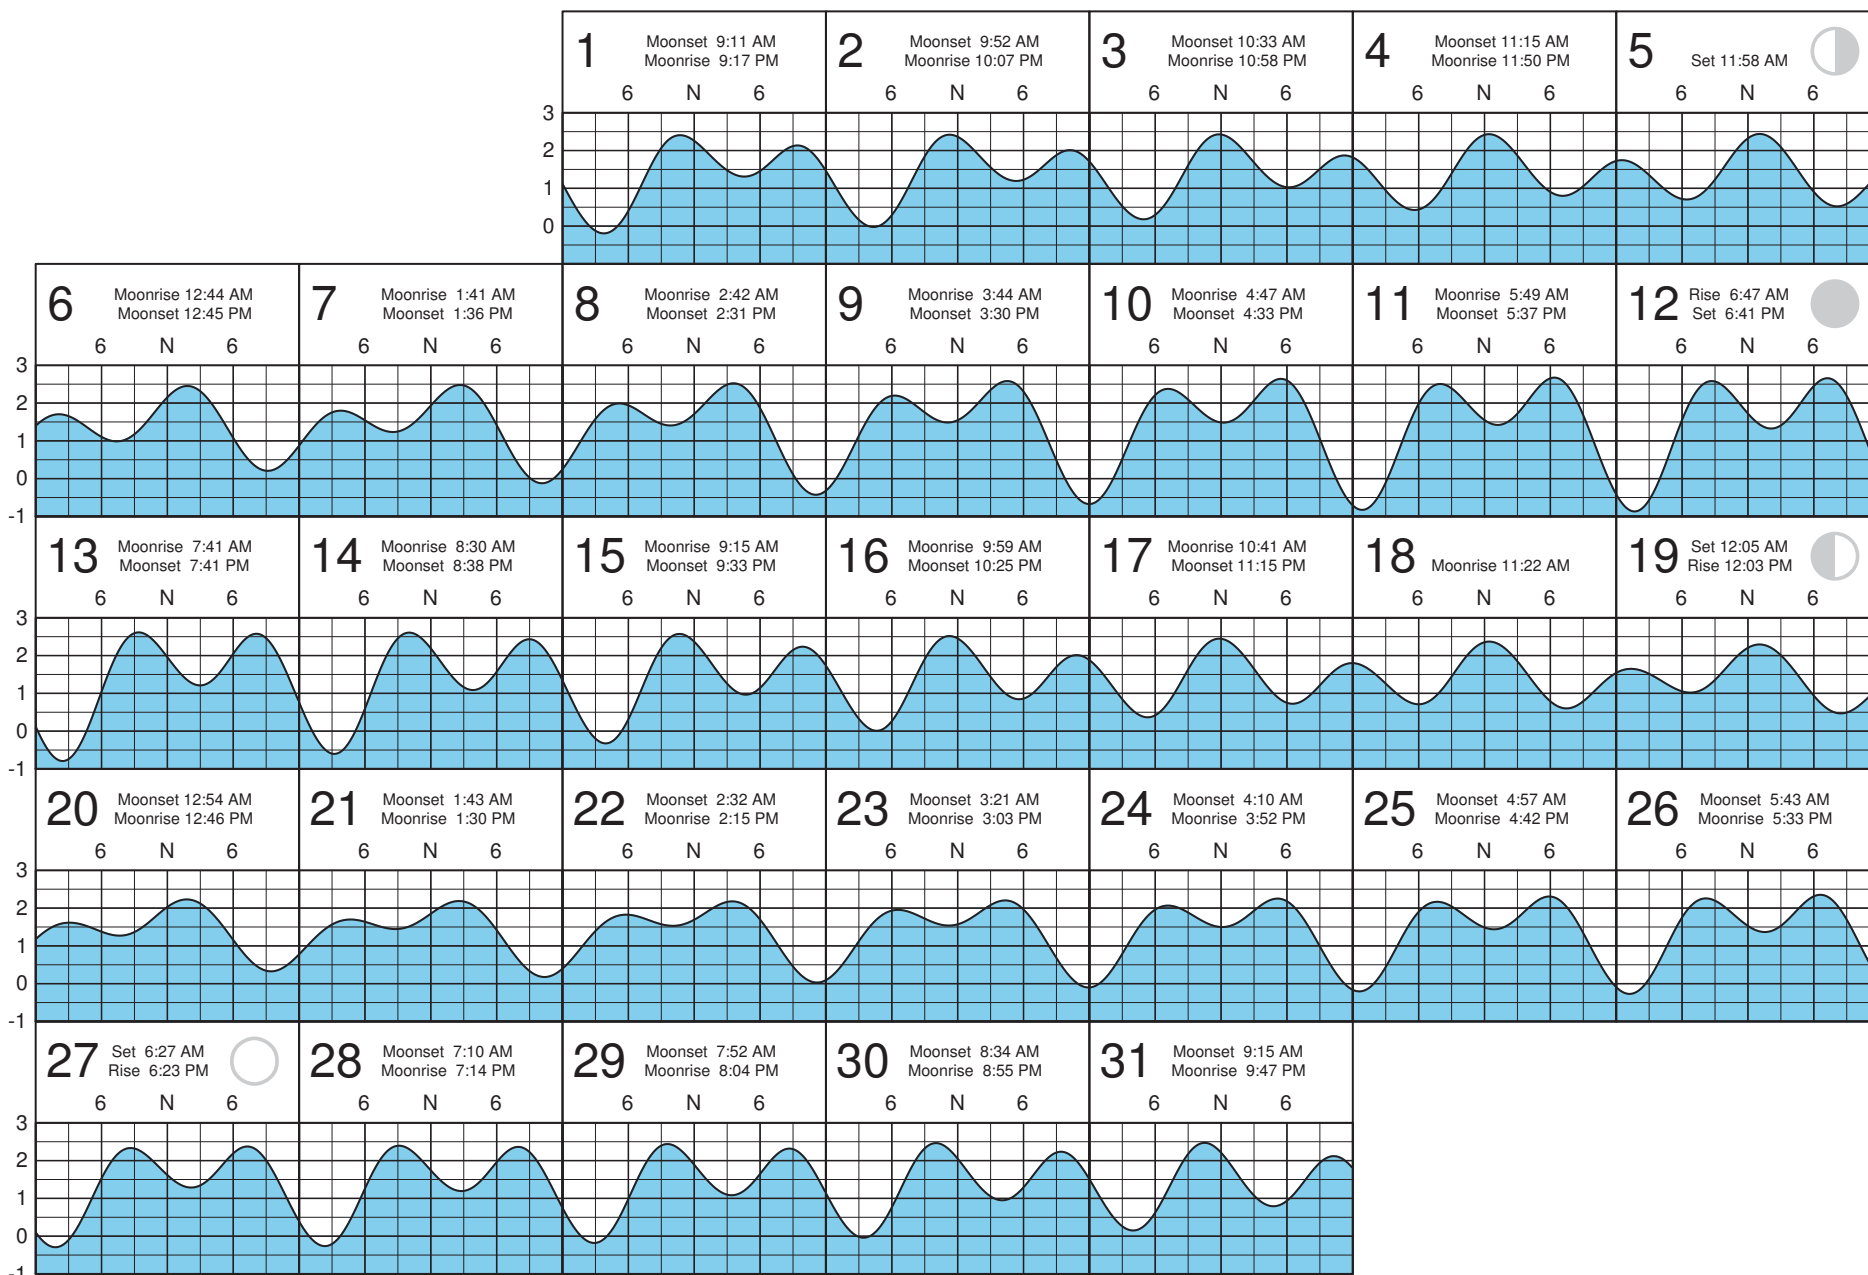

January 2013

APRA HARBOR, GUAM -- NOT FOR NAVIGATION -- THIS CHART AND THE DISPLAYED DATA HAVE NO WARRANTIES OF ANY TYPE

February 2013

APRA HARBOR, GUAM -- NOT FOR NAVIGATION -- THIS CHART AND THE DISPLAYED DATA HAVE NO WARRANTIES OF ANY TYPE

March 2013

APRA HARBOR, GUAM -- NOT FOR NAVIGATION -- THIS CHART AND THE DISPLAYED DATA HAVE NO WARRANTIES OF ANY TYPE

April 2013

APRA HARBOR, GUAM -- NOT FOR NAVIGATION -- THIS CHART AND THE DISPLAYED DATA HAVE NO WARRANTIES OF ANY TYPE

May 2013

APRA HARBOR, GUAM -- NOT FOR NAVIGATION -- THIS CHART AND THE DISPLAYED DATA HAVE NO WARRANTIES OF ANY TYPE

June 2013

APRA HARBOR, GUAM -- NOT FOR NAVIGATION -- THIS CHART AND THE DISPLAYED DATA HAVE NO WARRANTIES OF ANY TYPE