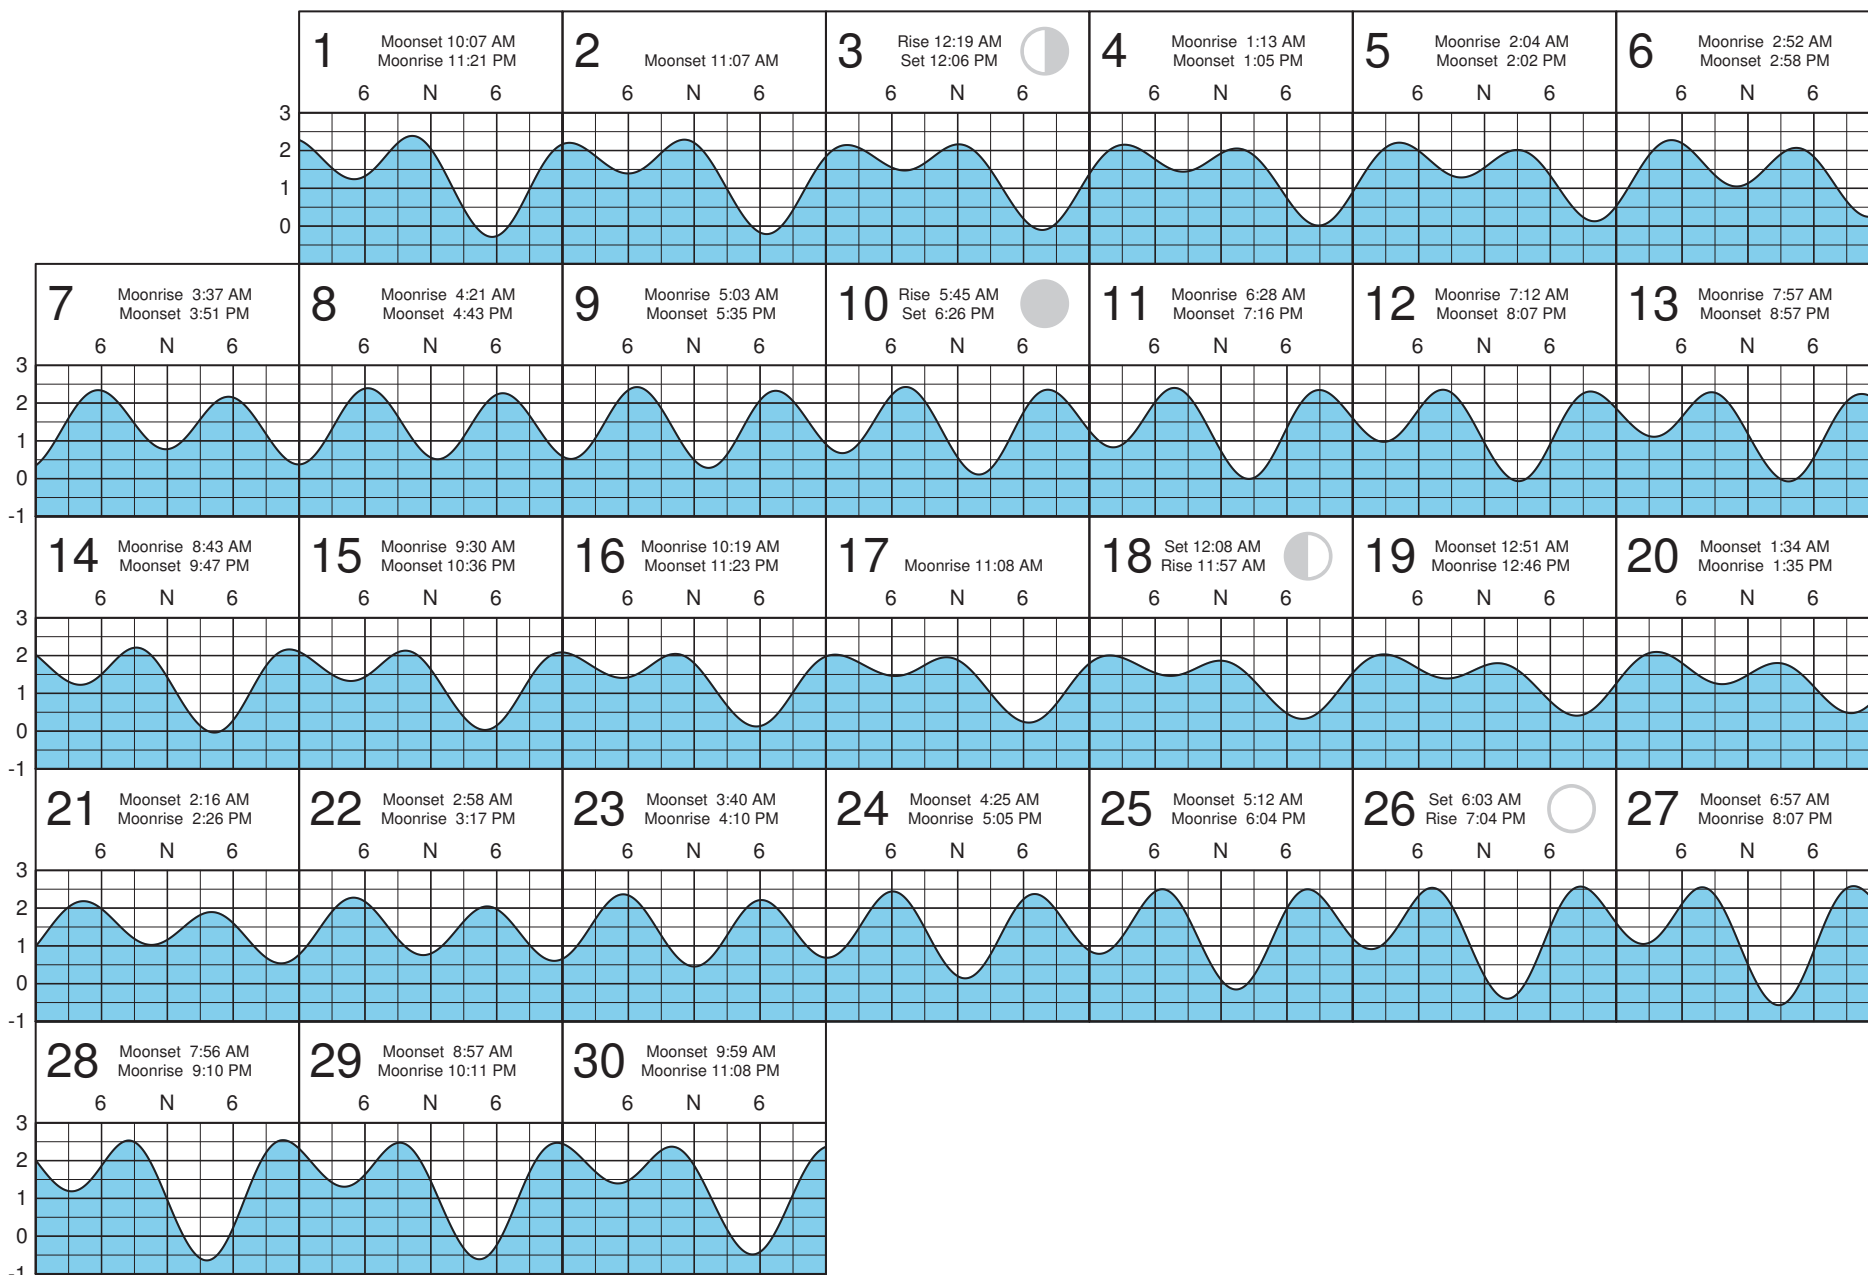

January 2013

APRA HARBOR, GUAM -- NOT FOR NAVIGATION -- THIS CHART AND THE DISPLAYED DATA HAVE NO WARRANTIES OF ANY TYPE

February 2013

APRA HARBOR, GUAM -- NOT FOR NAVIGATION -- THIS CHART AND THE DISPLAYED DATA HAVE NO WARRANTIES OF ANY TYPE

March 2013

APRA HARBOR, GUAM -- NOT FOR NAVIGATION -- THIS CHART AND THE DISPLAYED DATA HAVE NO WARRANTIES OF ANY TYPE

April 2013

APRA HARBOR, GUAM -- NOT FOR NAVIGATION -- THIS CHART AND THE DISPLAYED DATA HAVE NO WARRANTIES OF ANY TYPE