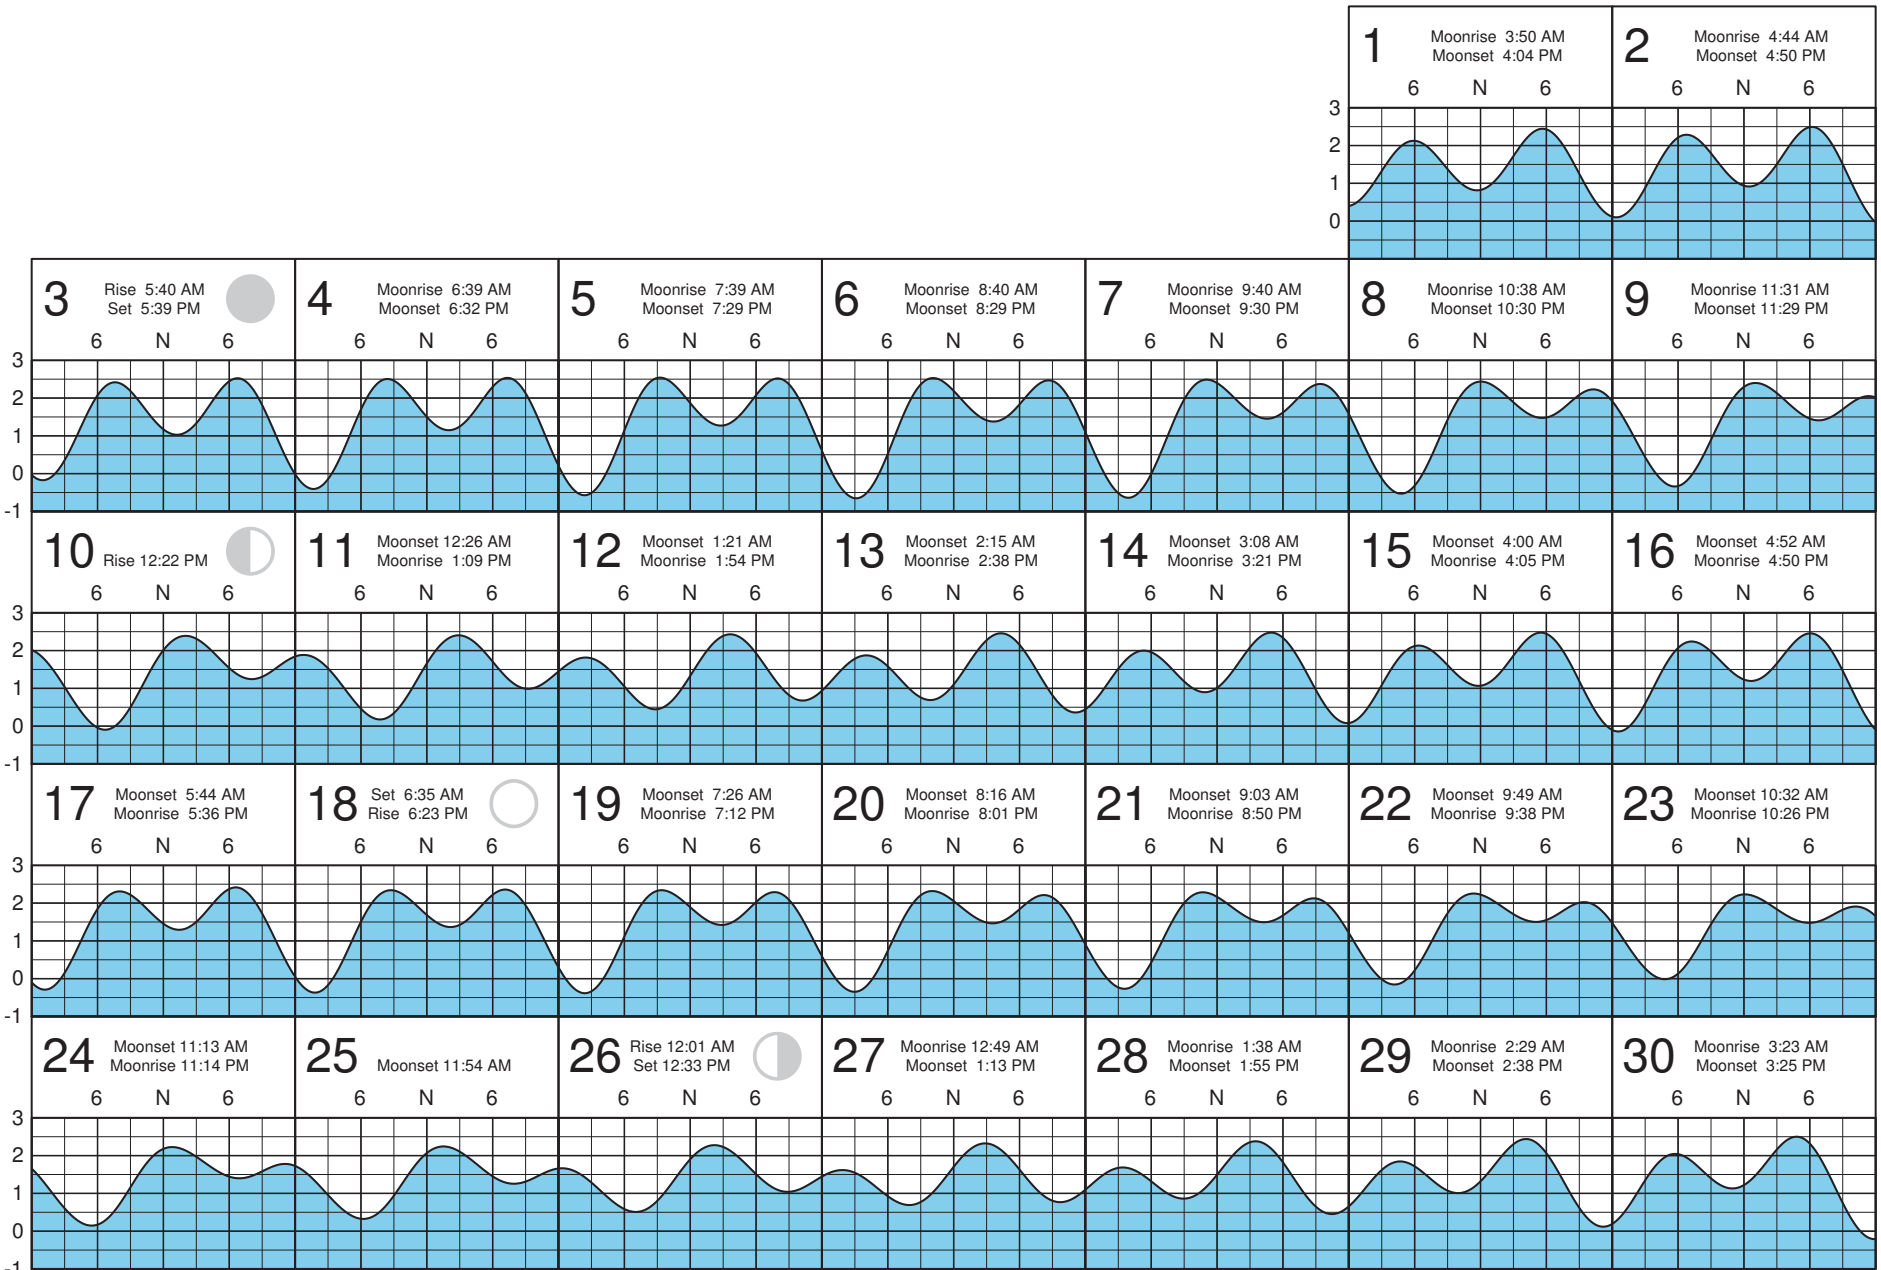

July 2013

APRA HARBOR, GUAM -- NOT FOR NAVIGATION -- THIS CHART AND THE DISPLAYED DATA HAVE NO WARRANTIES OF ANY TYPE

August 2013

APRA HARBOR, GUAM -- NOT FOR NAVIGATION -- THIS CHART AND THE DISPLAYED DATA HAVE NO WARRANTIES OF ANY TYPE

September 2013

APRA HARBOR, GUAM -- NOT FOR NAVIGATION -- THIS CHART AND THE DISPLAYED DATA HAVE NO WARRANTIES OF ANY TYPE

October 2013

APRA HARBOR, GUAM -- NOT FOR NAVIGATION -- THIS CHART AND THE DISPLAYED DATA HAVE NO WARRANTIES OF ANY TYPE

November 2013

APRA HARBOR, GUAM -- NOT FOR NAVIGATION -- THIS CHART AND THE DISPLAYED DATA HAVE NO WARRANTIES OF ANY TYPE

December 2013

APRA HARBOR, GUAM -- NOT FOR NAVIGATION -- THIS CHART AND THE DISPLAYED DATA HAVE NO WARRANTIES OF ANY TYPE