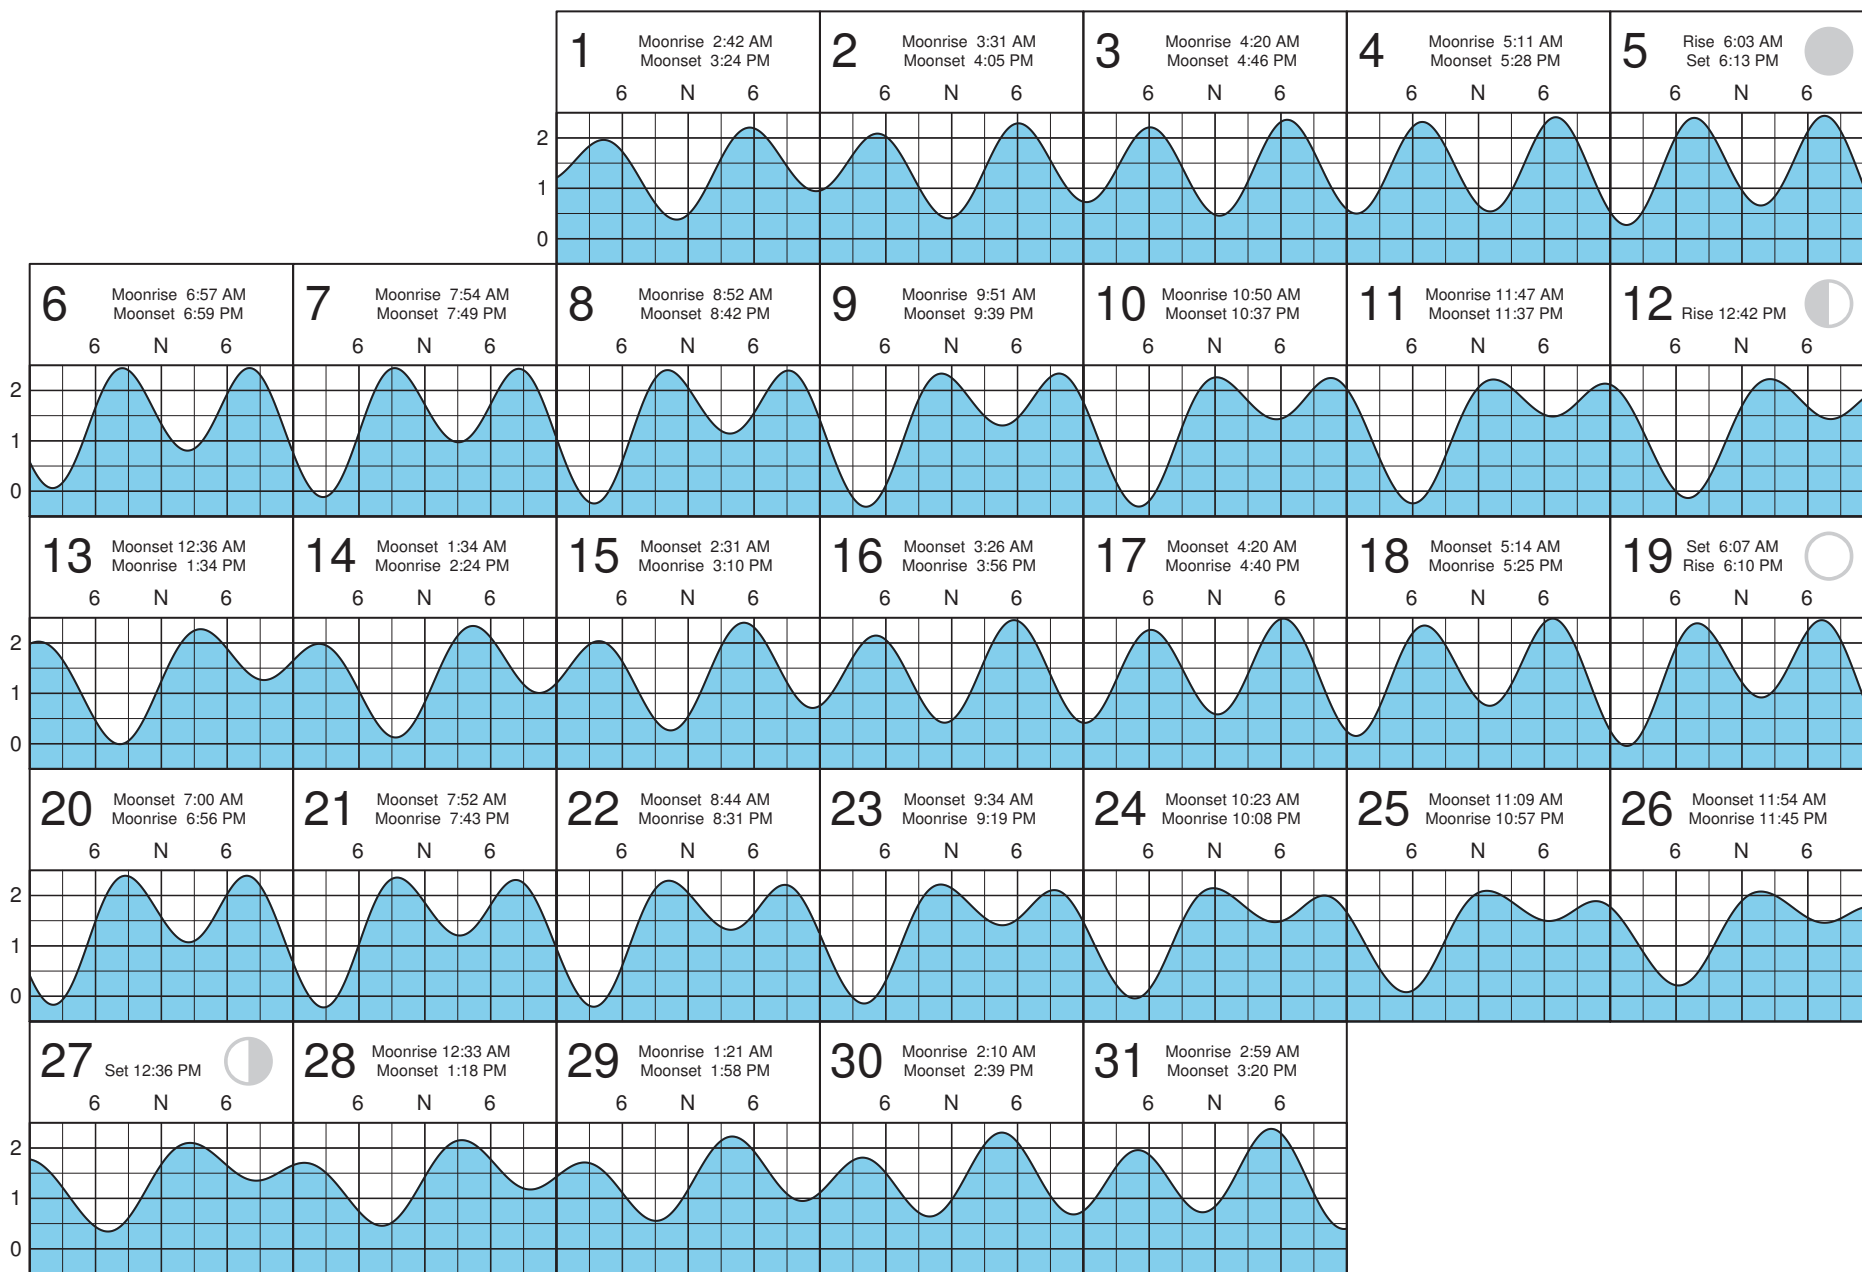

July 2013

APRA HARBOR, GUAM -- NOT FOR NAVIGATION -- THIS CHART AND THE DISPLAYED DATA HAVE NO WARRANTIES OF ANY TYPE

August 2013

APRA HARBOR, GUAM -- NOT FOR NAVIGATION -- THIS CHART AND THE DISPLAYED DATA HAVE NO WARRANTIES OF ANY TYPE

September 2013

APRA HARBOR, GUAM -- NOT FOR NAVIGATION -- THIS CHART AND THE DISPLAYED DATA HAVE NO WARRANTIES OF ANY TYPE

October 2013

APRA HARBOR, GUAM -- NOT FOR NAVIGATION -- THIS CHART AND THE DISPLAYED DATA HAVE NO WARRANTIES OF ANY TYPE