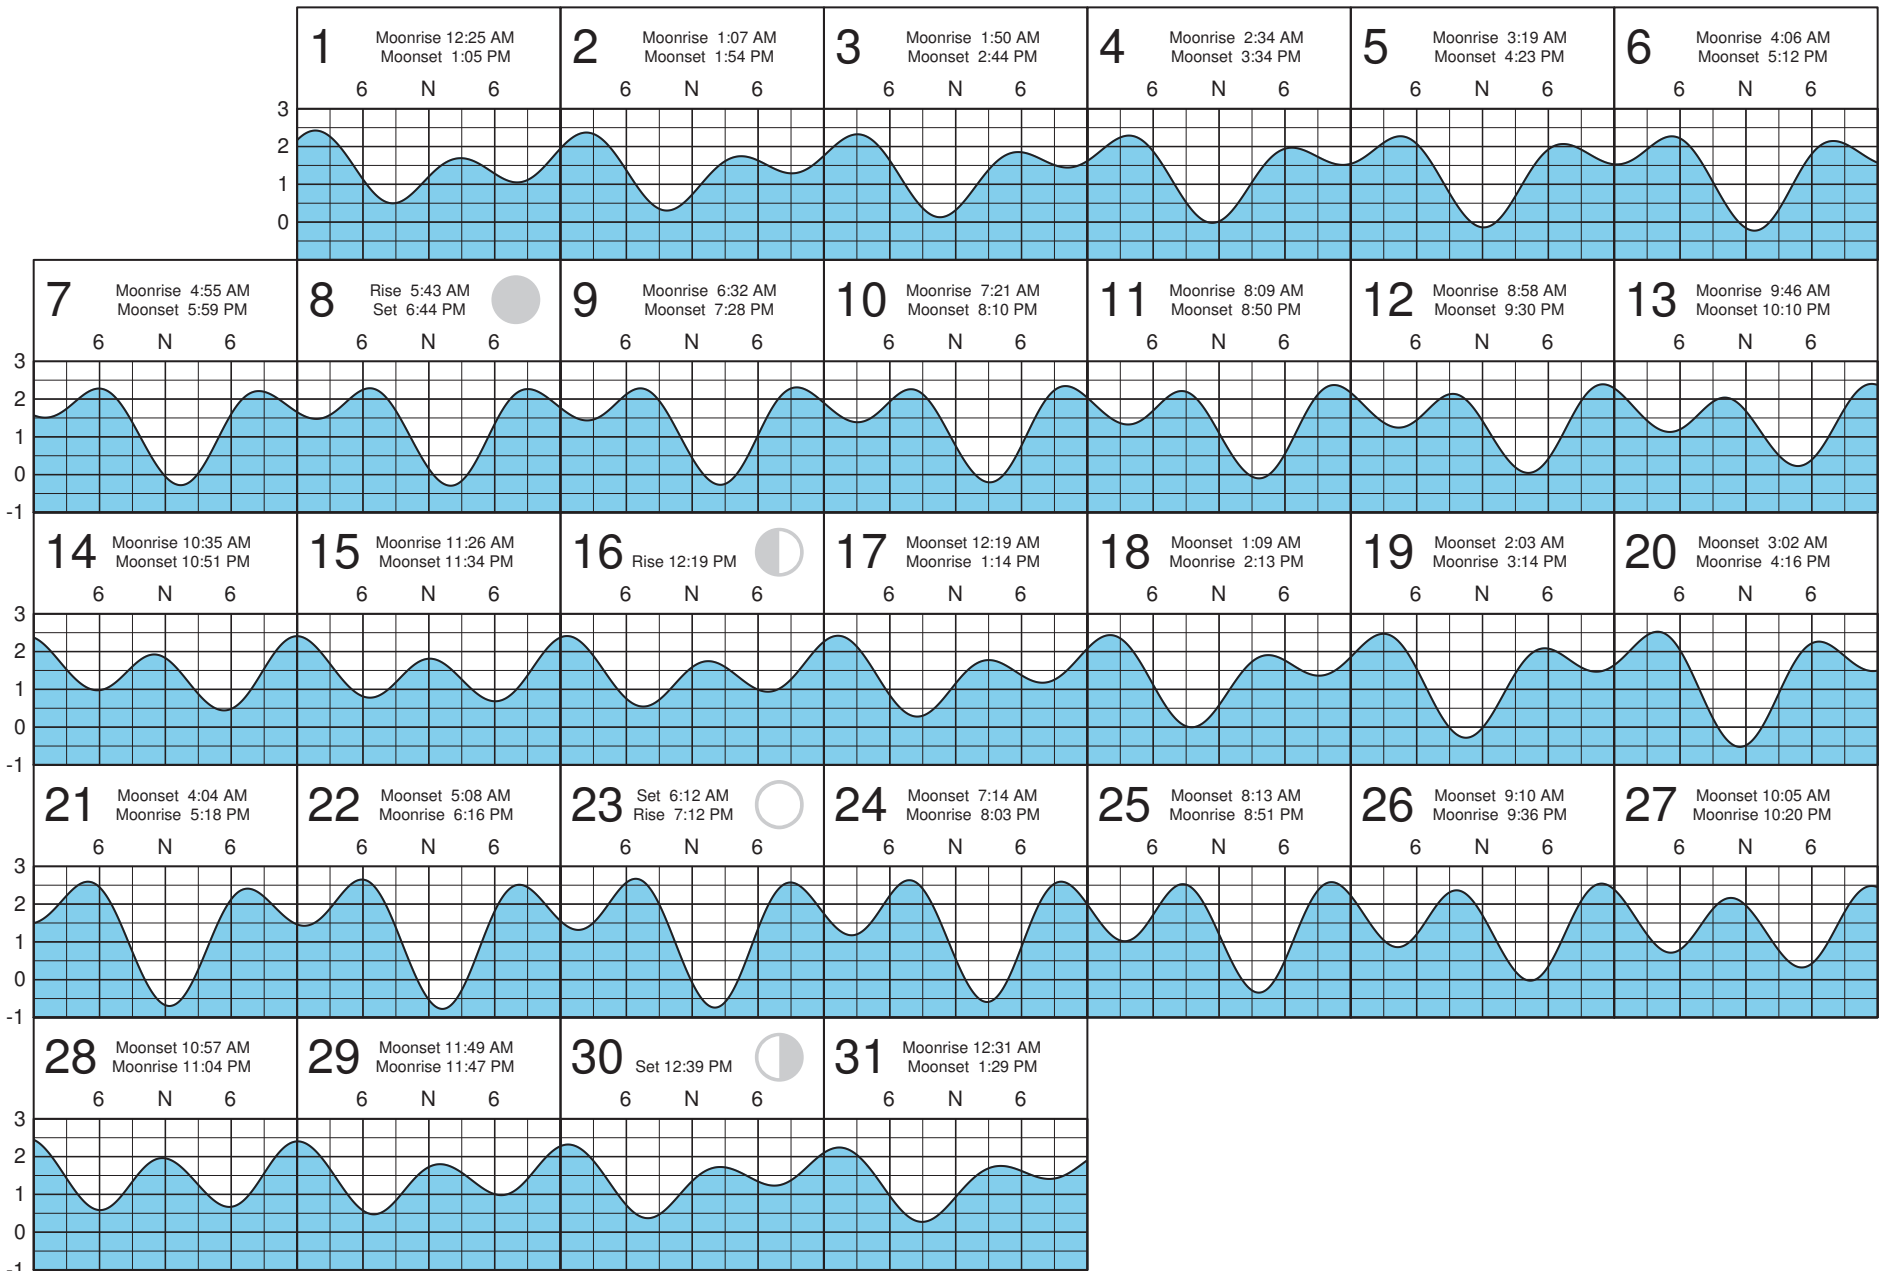

July 2013

APRA HARBOR, GUAM -- NOT FOR NAVIGATION -- THIS CHART AND THE DISPLAYED DATA HAVE NO WARRANTIES OF ANY TYPE