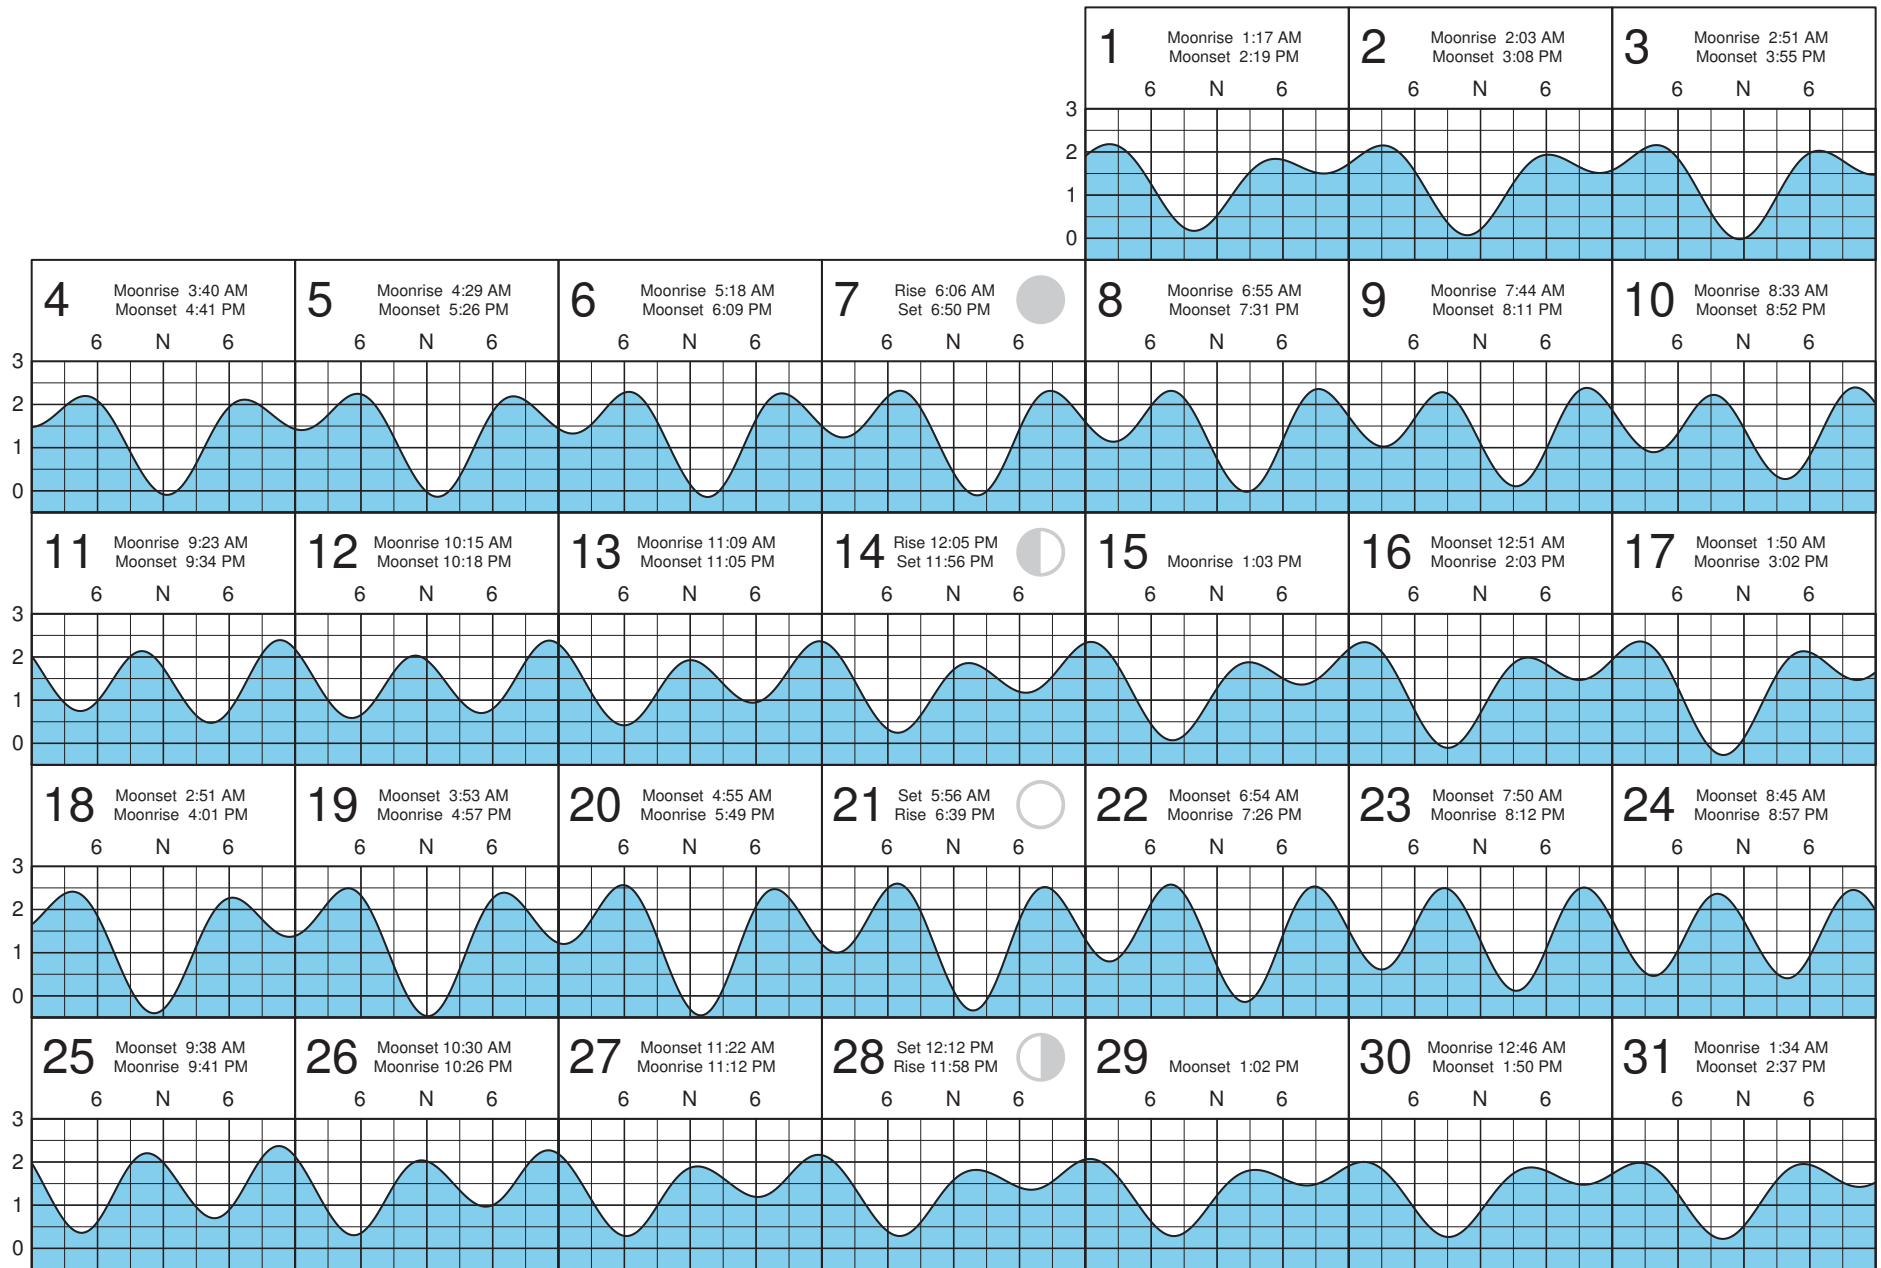

May 2013

APRA HARBOR, GUAM -- NOT FOR NAVIGATION -- THIS CHART AND THE DISPLAYED DATA HAVE NO WARRANTIES OF ANY TYPE

June 2013

APRA HARBOR, GUAM -- NOT FOR NAVIGATION -- THIS CHART AND THE DISPLAYED DATA HAVE NO WARRANTIES OF ANY TYPE

July 2013

APRA HARBOR, GUAM -- NOT FOR NAVIGATION -- THIS CHART AND THE DISPLAYED DATA HAVE NO WARRANTIES OF ANY TYPE

August 2013

APRA HARBOR, GUAM -- NOT FOR NAVIGATION -- THIS CHART AND THE DISPLAYED DATA HAVE NO WARRANTIES OF ANY TYPE