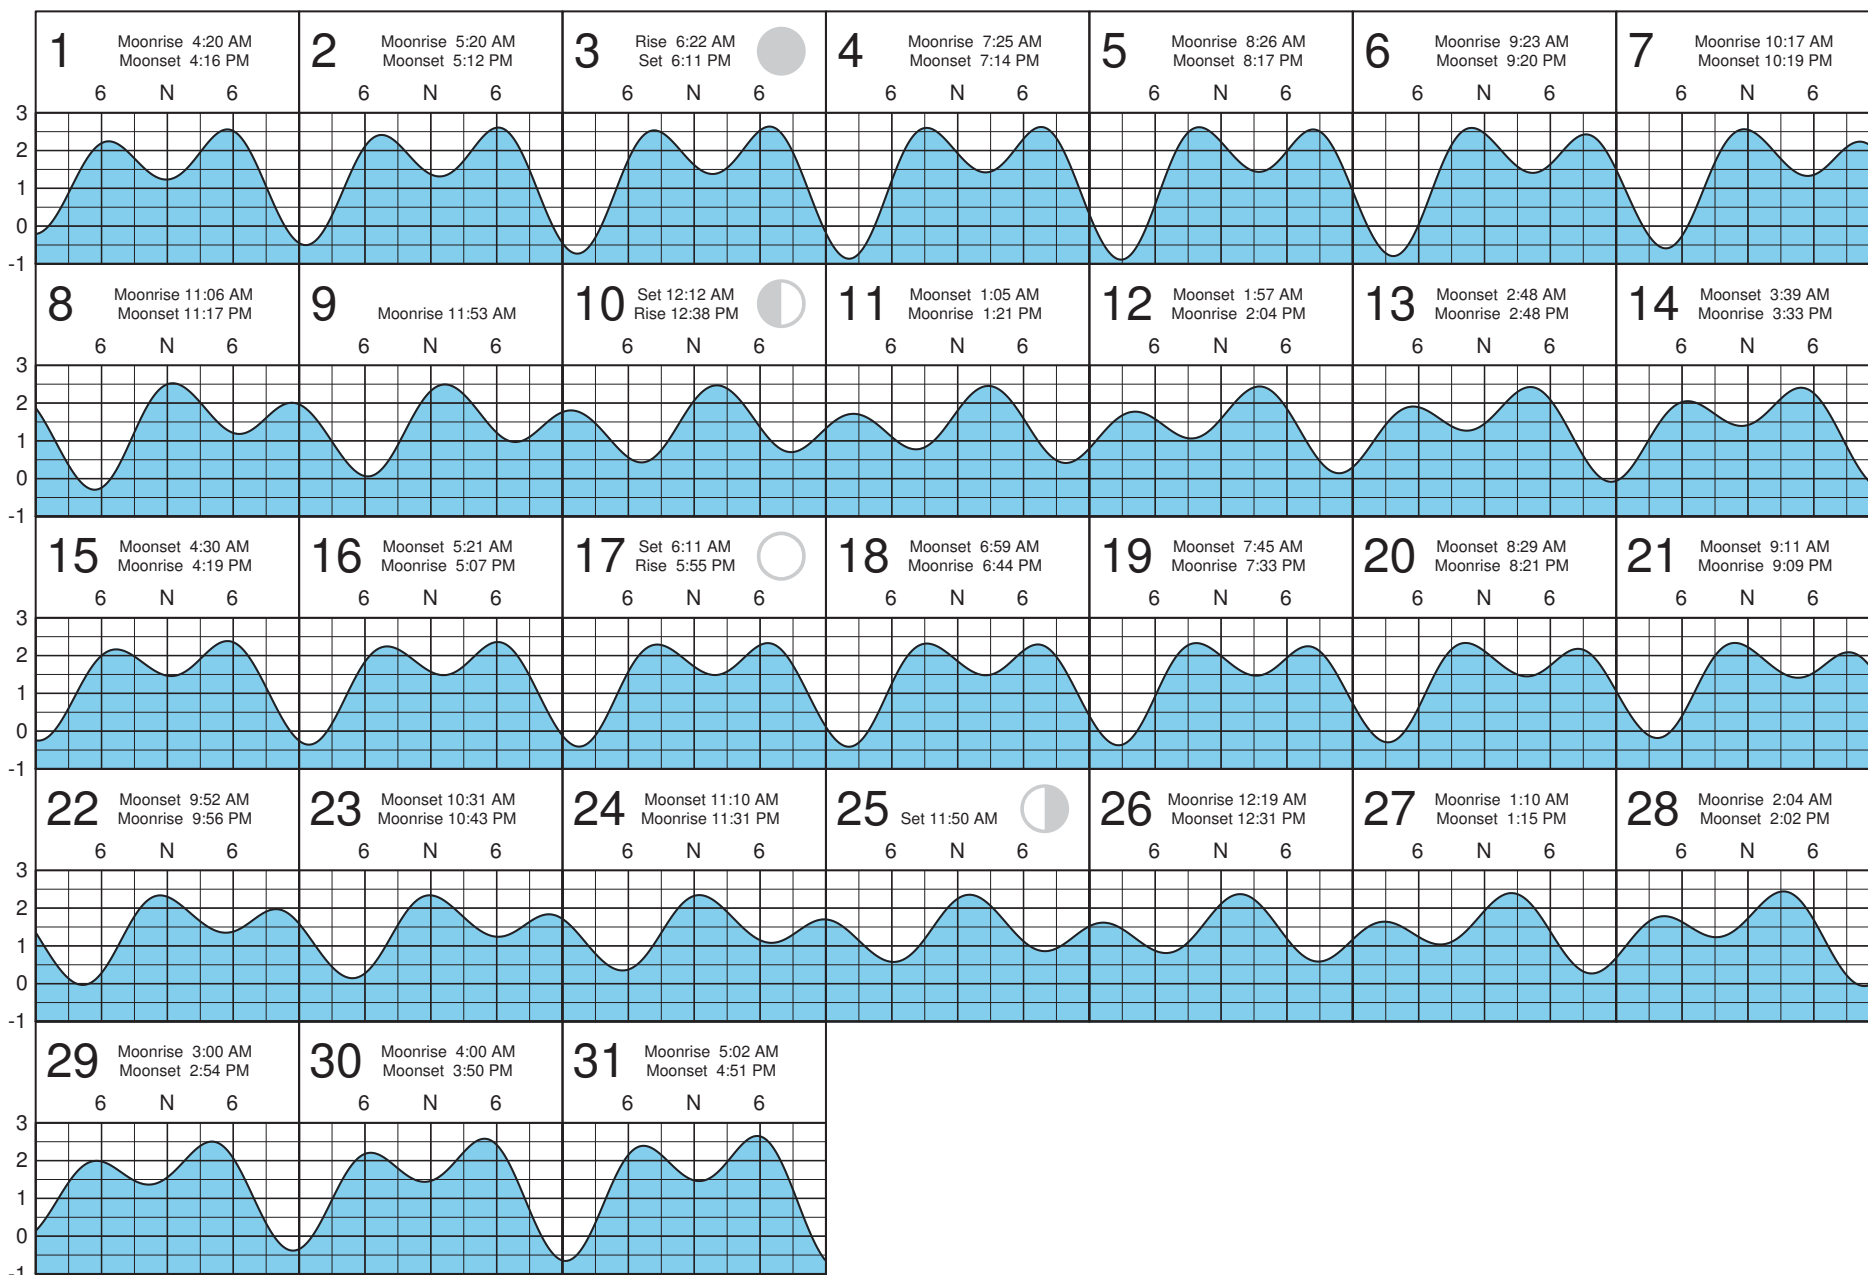

September 2013

APRA HARBOR, GUAM -- NOT FOR NAVIGATION -- THIS CHART AND THE DISPLAYED DATA HAVE NO WARRANTIES OF ANY TYPE

October 2013

APRA HARBOR, GUAM -- NOT FOR NAVIGATION -- THIS CHART AND THE DISPLAYED DATA HAVE NO WARRANTIES OF ANY TYPE

November 2013

APRA HARBOR, GUAM -- NOT FOR NAVIGATION -- THIS CHART AND THE DISPLAYED DATA HAVE NO WARRANTIES OF ANY TYPE

December 2013

APRA HARBOR, GUAM -- NOT FOR NAVIGATION -- THIS CHART AND THE DISPLAYED DATA HAVE NO WARRANTIES OF ANY TYPE