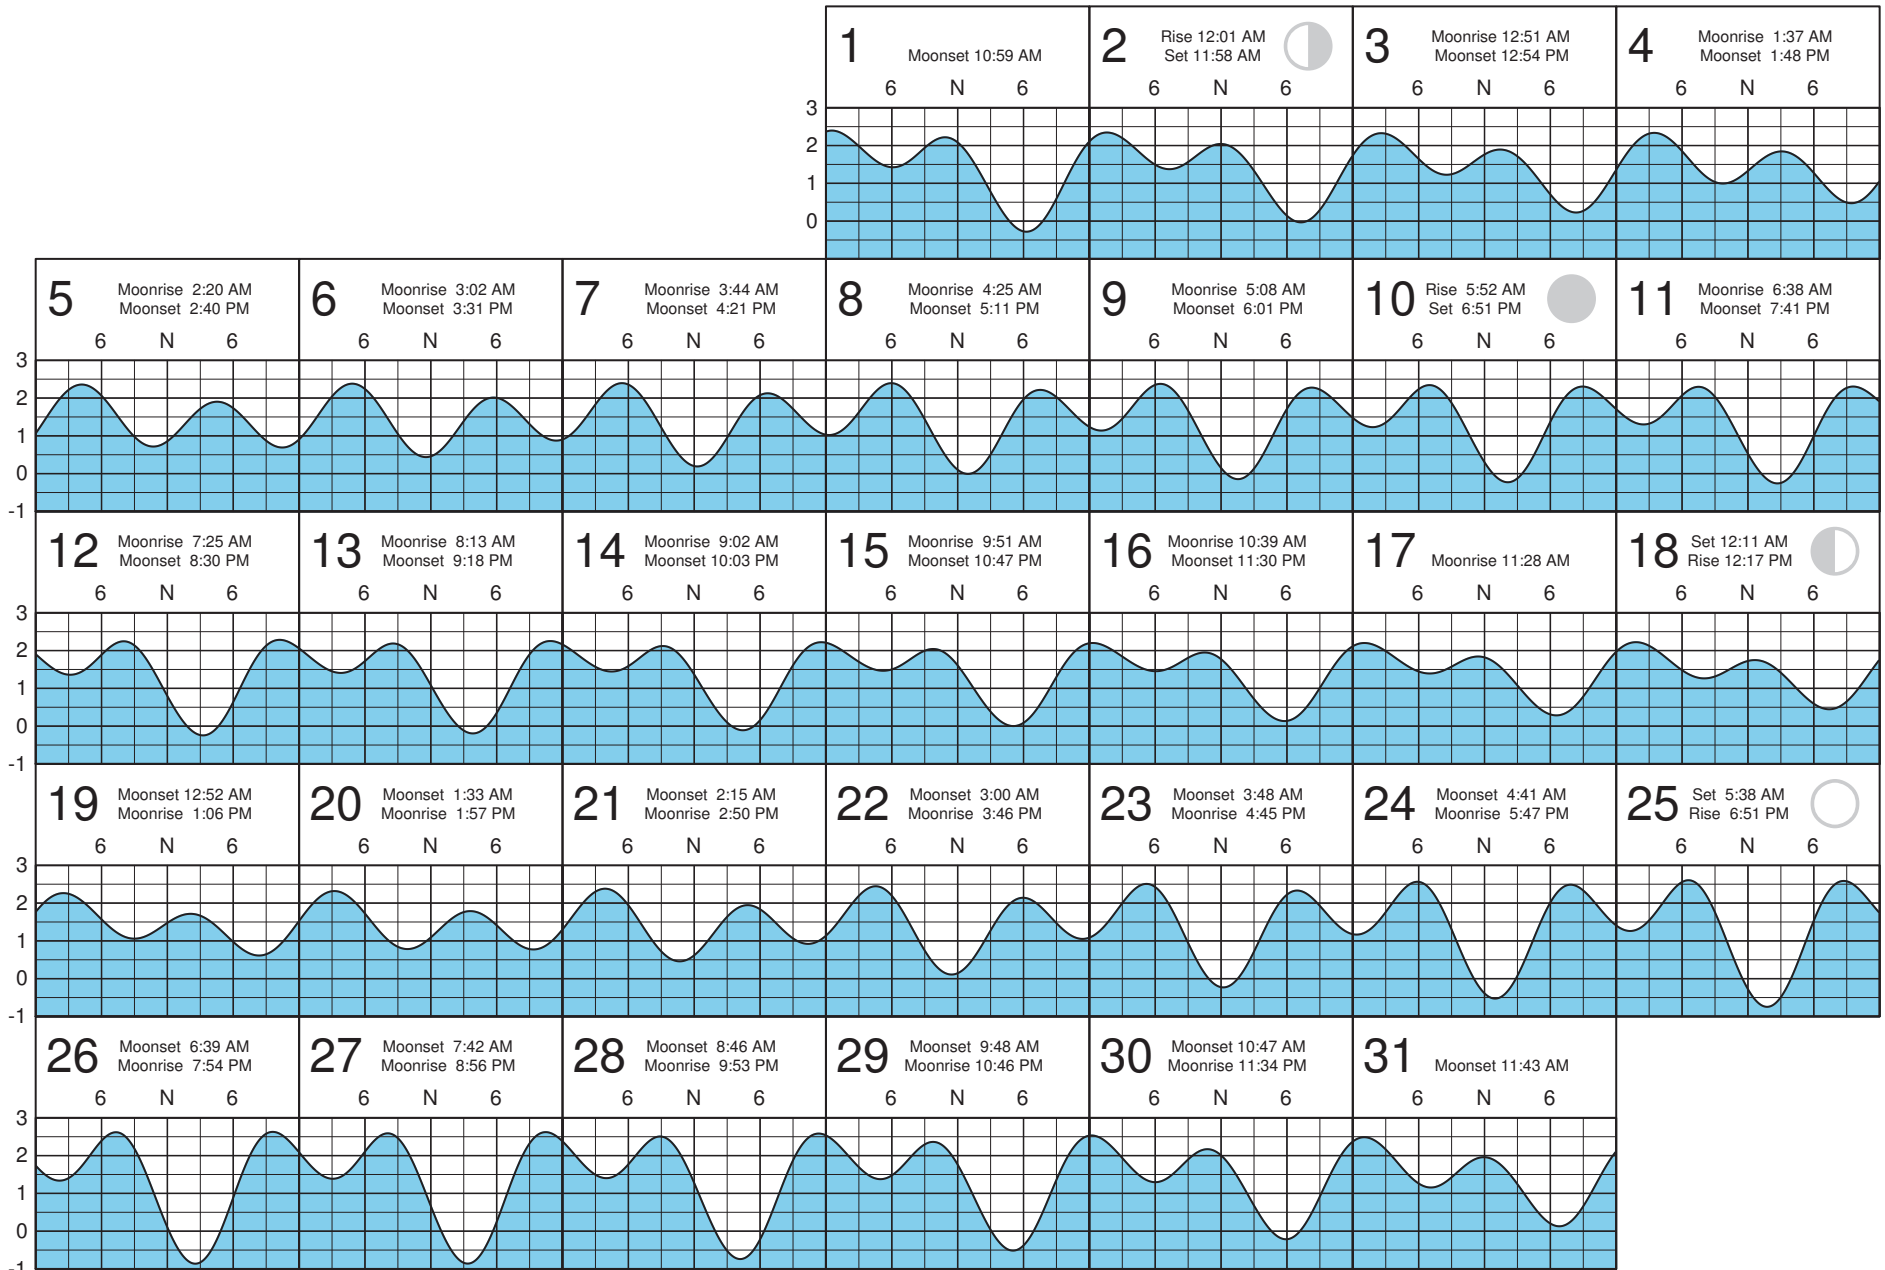

January 2013

APRA HARBOR, GUAM -- NOT FOR NAVIGATION -- THIS CHART AND THE DISPLAYED DATA HAVE NO WARRANTIES OF ANY TYPE

February 2013

APRA HARBOR, GUAM -- NOT FOR NAVIGATION -- THIS CHART AND THE DISPLAYED DATA HAVE NO WARRANTIES OF ANY TYPE

March 2013

APRA HARBOR, GUAM -- NOT FOR NAVIGATION -- THIS CHART AND THE DISPLAYED DATA HAVE NO WARRANTIES OF ANY TYPE

April 2013

APRA HARBOR, GUAM -- NOT FOR NAVIGATION -- THIS CHART AND THE DISPLAYED DATA HAVE NO WARRANTIES OF ANY TYPE

May 2013

APRA HARBOR, GUAM -- NOT FOR NAVIGATION -- THIS CHART AND THE DISPLAYED DATA HAVE NO WARRANTIES OF ANY TYPE

June 2013

APRA HARBOR, GUAM -- NOT FOR NAVIGATION -- THIS CHART AND THE DISPLAYED DATA HAVE NO WARRANTIES OF ANY TYPE