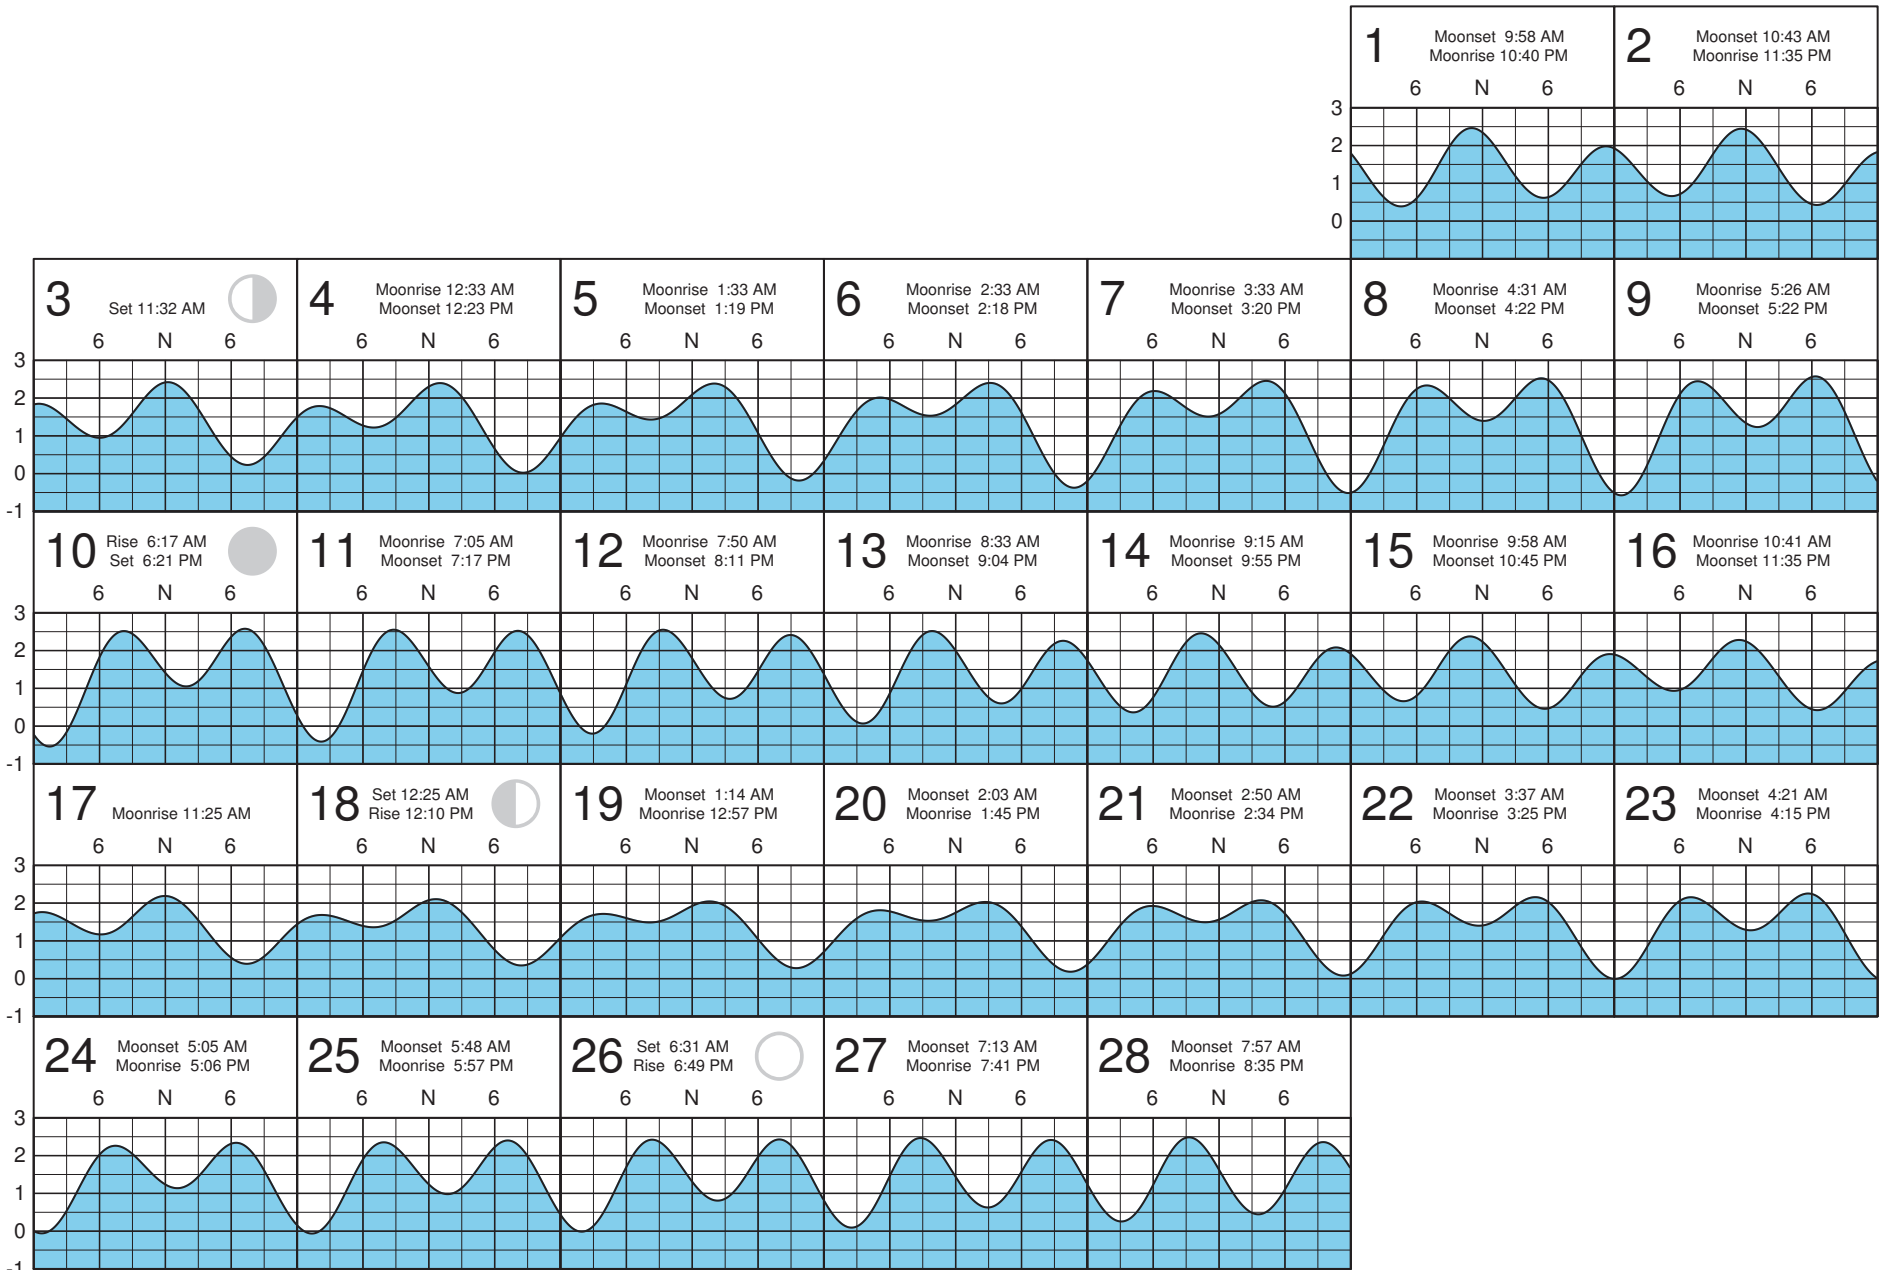

January 2013

APRA HARBOR, GUAM -- NOT FOR NAVIGATION -- THIS CHART AND THE DISPLAYED DATA HAVE NO WARRANTIES OF ANY TYPE

February 2013

APRA HARBOR, GUAM -- NOT FOR NAVIGATION -- THIS CHART AND THE DISPLAYED DATA HAVE NO WARRANTIES OF ANY TYPE

March 2013

APRA HARBOR, GUAM -- NOT FOR NAVIGATION -- THIS CHART AND THE DISPLAYED DATA HAVE NO WARRANTIES OF ANY TYPE

April 2013

APRA HARBOR, GUAM -- NOT FOR NAVIGATION -- THIS CHART AND THE DISPLAYED DATA HAVE NO WARRANTIES OF ANY TYPE

May 2013

APRA HARBOR, GUAM -- NOT FOR NAVIGATION -- THIS CHART AND THE DISPLAYED DATA HAVE NO WARRANTIES OF ANY TYPE

June 2013

APRA HARBOR, GUAM -- NOT FOR NAVIGATION -- THIS CHART AND THE DISPLAYED DATA HAVE NO WARRANTIES OF ANY TYPE